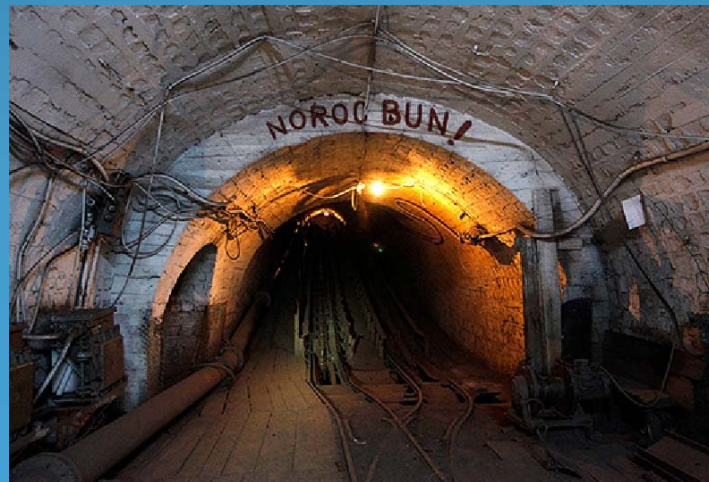

**Constantin LUPU - PhD. Eng – Scientific Manager
INCD INSEMEX Petroșani, Romania**

**Daniel PUPAZAN - PhD. Eng – Head of Department for Industrial Safety
INCD INSEMEX Petroșani, Romania**

Within the mining industry, the rescue activity is ensured by own rescue stations for each underground mine, by central mine rescue stations or by assistance agreement.